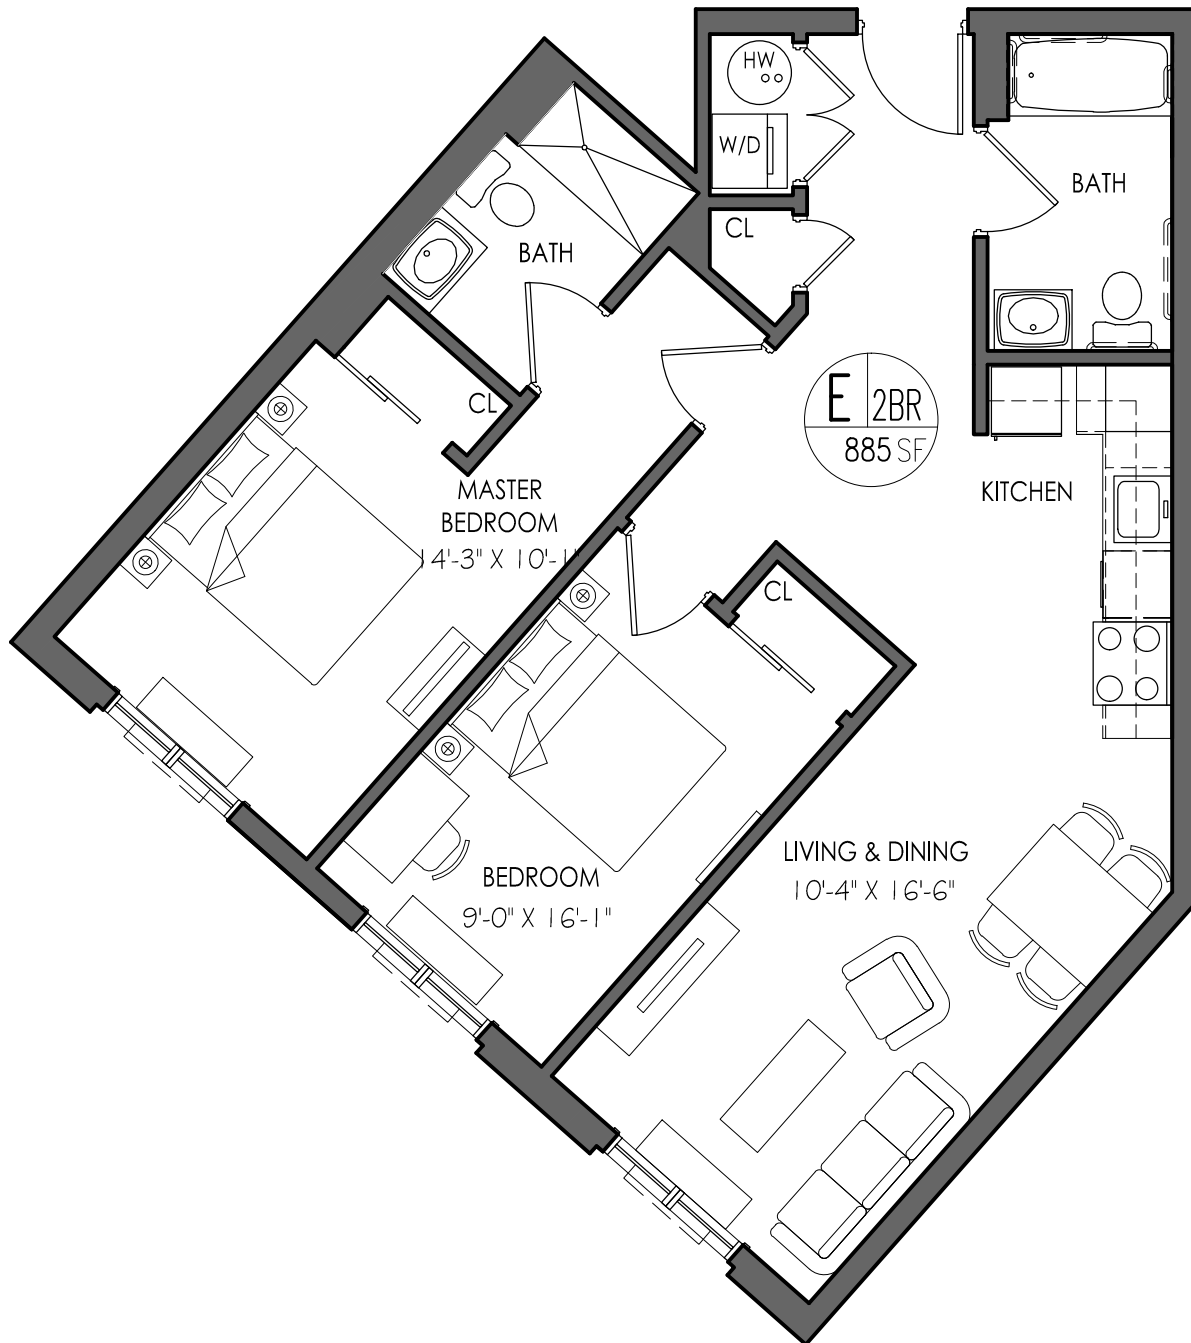

2nd-5th Floor Key Plan

NTS

747-753 Grand Street
Jersey City, NJ

APARTMENT # E
2 Bed Room Unit

FLOOR
2nd - 5th